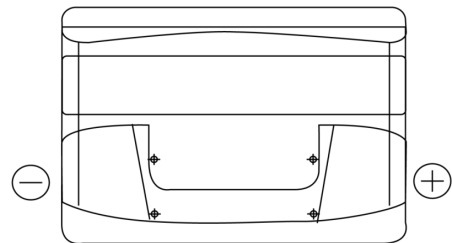

Product overview

Batteries for Cars

Technica TB800

Part number	TB800
Technology	Flooded
EAN/GTIN	3661024056465
Voltage	12 V
Capacity	80.0 Ah
CCA	640 A
Length	315 mm
Width	175 mm
Height	190 mm
Box size	L04
Polarity	ETN 0
Terminal Type	EN taper post
Hold Down	B13
Weights (subject of variation)	19.00 kg

Polarity

Terminal Type

Positive Terminal

Negative Terminal

Hold Down

Design, features and specifications are subject to change without notice. We disclaim any representation or warranty, express or implied, concerning the data or recommendations, and in no event shall be liable for any loss or damage claimed to have arisen as a result. Some products may not be available in your local market.