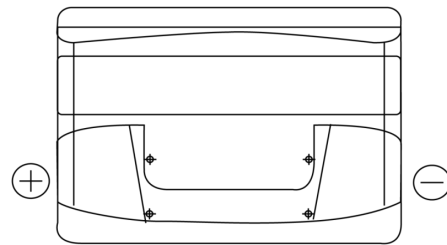

Product overview

Batteries for Cars

Technica TB741

Part number	TB741
Technology	Flooded
EAN/GTIN	3661024054560
Voltage	12 V
Capacity	74.0 Ah
CCA	680 A
Length	278 mm
Width	175 mm
Height	190 mm
Box size	L03
Polarity	ETN 1
Terminal Type	EN taper post
Hold Down	B13
Weights (subject of variation)	16.60 kg

Polarity

Terminal Type

Positive Terminal

Negative Terminal

Hold Down

Design, features and specifications are subject to change without notice. We disclaim any representation or warranty, express or implied, concerning the data or recommendations, and in no event shall be liable for any loss or damage claimed to have arisen as a result. Some products may not be available in your local market.