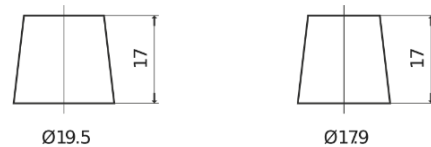

Product overview

Batteries for Cars

Technica TB741

Part number	TB741
Technology	Flooded
EAN/GTIN	3661024054560
Voltage	12 V
Capacity	74.0 Ah
CCA	680 A
Length	278 mm
Width	175 mm
Height	190 mm
Box size	L03
Polarity	ETN 1
Terminal Type	EN taper post
Hold Down	B13
Weights (subject of variation)	16.60 kg

Polarity

Terminal Type

Positive Terminal

Negative Terminal

Hold Down

Design, features and specifications are subject to change without notice. We disclaim any representation or warranty, express or implied, concerning the data or recommendations, and in no event shall be liable for any loss or damage claimed to have arisen as a result. Some products may not be available in your local market.