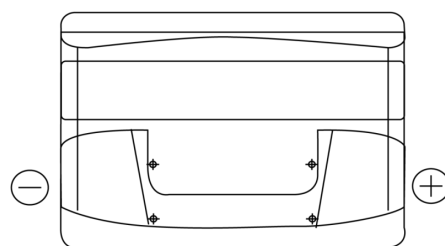

Product overview

Batteries for Cars

Technica TB740

Part number	TB740
Technology	Flooded
EAN/GTIN	3661024054553
Voltage	12 V
Capacity	74.0 Ah
CCA	680 A
Length	278 mm
Width	175 mm
Height	190 mm
Box size	L03
Polarity	ETN 0
Terminal Type	EN taper post
Hold Down	B13
Weights (subject of variation)	16.60 kg

Polarity

Terminal Type

Positive Terminal

Negative Terminal

Hold Down

Design, features and specifications are subject to change without notice. We disclaim any representation or warranty, express or implied, concerning the data or recommendations, and in no event shall be liable for any loss or damage claimed to have arisen as a result. Some products may not be available in your local market.