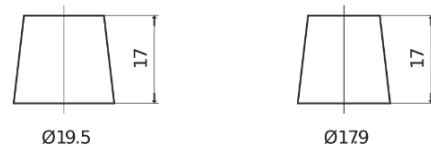

**Product overview**

Batteries for Cars

**Technica TB712**

Part number	TB712
Technology	Flooded
EAN/GTIN	3661024054645
Voltage	12 V
Capacity	71.0 Ah
CCA	670 A
Length	278 mm
Width	175 mm
Height	175 mm
Box size	LB3
Polarity	ETN 0
Terminal Type	EN taper post
Hold Down	B13
Weights (subject of variation)	15.30 kg

**Polarity**

**Terminal Type**

Positive Terminal

Negative Terminal

**Hold Down**

Design, features and specifications are subject to change without notice. We disclaim any representation or warranty, express or implied, concerning the data or recommendations, and in no event shall be liable for any loss or damage claimed to have arisen as a result. Some products may not be available in your local market.