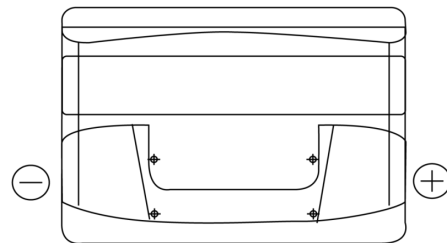

**Product overview**

Batteries for Cars

**Technica TB712**

Part number	TB712
Technology	Flooded
EAN/GTIN	3661024054645
Voltage	12 V
Capacity	71.0 Ah
CCA	670 A
Length	278 mm
Width	175 mm
Height	175 mm
Box size	LB3
Polarity	ETN 0
Terminal Type	EN taper post
Hold Down	B13
Weights (subject of variation)	15.30 kg

**Polarity**

**Terminal Type**

Positive Terminal

Negative Terminal

**Hold Down**

Design, features and specifications are subject to change without notice. We disclaim any representation or warranty, express or implied, concerning the data or recommendations, and in no event shall be liable for any loss or damage claimed to have arisen as a result. Some products may not be available in your local market.