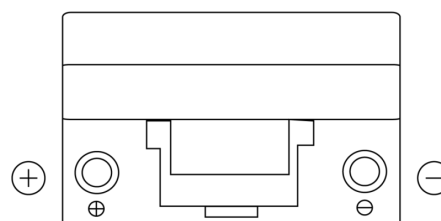

**Product overview**

Batteries for Cars

**Technica TB705**

Part number	TB705
Technology	Flooded
EAN/GTIN	3661024054447
Voltage	12 V
Capacity	70.0 Ah
CCA	540 A
Length	270 mm
Width	173 mm
Height	222 mm
Box size	D26
Polarity	ETN 1
Terminal Type	EN taper post
Hold Down	Korean B1+B6
Weights (subject of variation)	16.10 kg

**Polarity**

**Terminal Type**

Positive Terminal

Negative Terminal

**Hold Down**

Design, features and specifications are subject to change without notice. We disclaim any representation or warranty, express or implied, concerning the data or recommendations, and in no event shall be liable for any loss or damage claimed to have arisen as a result. Some products may not be available in your local market.