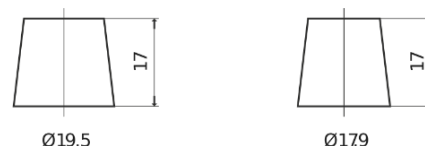

**Product overview**

Batteries for Cars

**Technica TB705**

Part number	TB705
Technology	Flooded
EAN/GTIN	3661024054447
Voltage	12 V
Capacity	70.0 Ah
CCA	540 A
Length	270 mm
Width	173 mm
Height	222 mm
Box size	D26
Polarity	ETN 1
Terminal Type	EN taper post
Hold Down	Korean B1+B6
Weights (subject of variation)	16.10 kg

**Polarity**

**Terminal Type**

Positive Terminal

Negative Terminal

**Hold Down**

Design, features and specifications are subject to change without notice. We disclaim any representation or warranty, express or implied, concerning the data or recommendations, and in no event shall be liable for any loss or damage claimed to have arisen as a result. Some products may not be available in your local market.