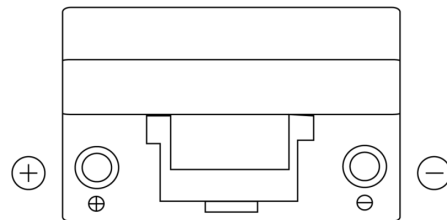

Product overview

Batteries for Cars

Technica TB705

Part number	TB705
Technology	Flooded
EAN/GTIN	3661024054447
Voltage	12 V
Capacity	70.0 Ah
CCA	540 A
Length	270 mm
Width	173 mm
Height	222 mm
Box size	D26
Polarity	ETN 1
Terminal Type	EN taper post
Hold Down	Korean B1+B6
Weights (subject of variation)	16.10 kg

Polarity

Terminal Type

Positive Terminal

Negative Terminal

Hold Down

Design, features and specifications are subject to change without notice. We disclaim any representation or warranty, express or implied, concerning the data or recommendations, and in no event shall be liable for any loss or damage claimed to have arisen as a result. Some products may not be available in your local market.