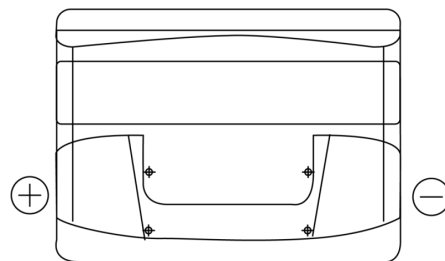

Product overview

Batteries for Cars

Technica TB621

Part number	TB621
Technology	Flooded
EAN/GTIN	3661024054546
Voltage	12 V
Capacity	62.0 Ah
CCA	540 A
Length	242 mm
Width	175 mm
Height	190 mm
Box size	L02
Polarity	ETN 1
Terminal Type	EN taper post
Hold Down	B13
Weights (subject of variation)	14.20 kg

Polarity

Terminal Type

Hold Down

Design, features and specifications are subject to change without notice. We disclaim any representation or warranty, express or implied, concerning the data or recommendations, and in no event shall be liable for any loss or damage claimed to have arisen as a result. Some products may not be available in your local market.