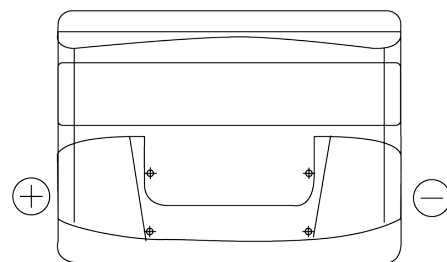

**Product overview**

Batteries for Cars

**Technica TB621**

Part number	TB621
Technology	Flooded
EAN/GTIN	3661024054546
Voltage	12 V
Capacity	62.0 Ah
CCA	540 A
Length	242 mm
Width	175 mm
Height	190 mm
Box size	L02
Polarity	ETN 1
Terminal Type	EN taper post
Hold Down	B13
Weights (subject of variation)	14.20 kg

**Polarity**

**Terminal Type**

Positive Terminal

Negative Terminal

**Hold Down**

Design, features and specifications are subject to change without notice. We disclaim any representation or warranty, express or implied, concerning the data or recommendations, and in no event shall be liable for any loss or damage claimed to have arisen as a result. Some products may not be available in your local market.