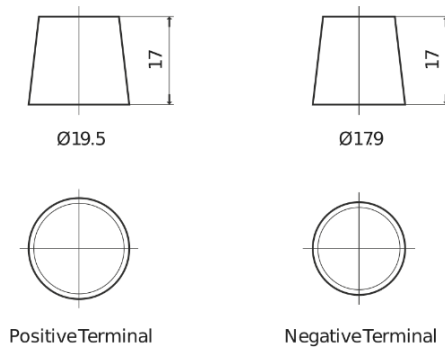

Terminal Type

Hold Down

Design, features and specifications are subject to change without notice. We disclaim any representation or warranty, express or implied, concerning the data or recommendations, and in no event shall be liable for any loss or damage claimed to have arisen as a result. Some products may not be available in your local market.