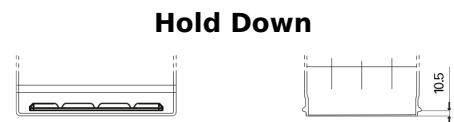

**Product overview**

Batteries for Cars

**Technica TB605**

Part number	TB605
Technology	Flooded
EAN/GTIN	3661024054423
Voltage	12 V
Capacity	60.0 Ah
CCA	480 A
Length	230 mm
Width	173 mm
Height	222 mm
Box size	D23
Polarity	ETN 1
Terminal Type	EN taper post
Hold Down	Korean B1
Weights (subject of variation)	14.60 kg