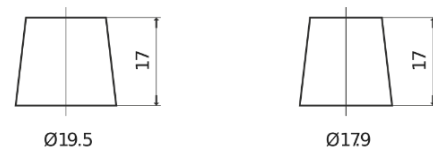

Terminal Type

Positive Terminal

Negative Terminal