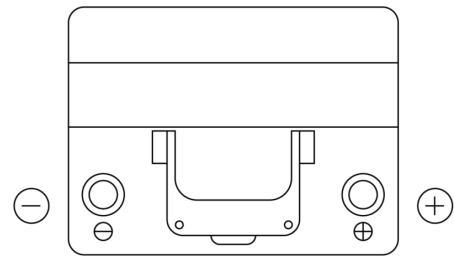

**Product overview**

Batteries for Cars

**Technica TB604**

Part number	TB604
Technology	Flooded
EAN/GTIN	3661024054416
Voltage	12 V
Capacity	60.0 Ah
CCA	480 A
Length	230 mm
Width	173 mm
Height	222 mm
Box size	D23
Polarity	ETN 0
Terminal Type	EN taper post
Hold Down	Korean B1
Weights (subject of variation)	14.60 kg

**Polarity**

**Terminal Type**

Positive Terminal

Negative Terminal

**Hold Down**

Design, features and specifications are subject to change without notice. We disclaim any representation or warranty, express or implied, concerning the data or recommendations, and in no event shall be liable for any loss or damage claimed to have arisen as a result. Some products may not be available in your local market.