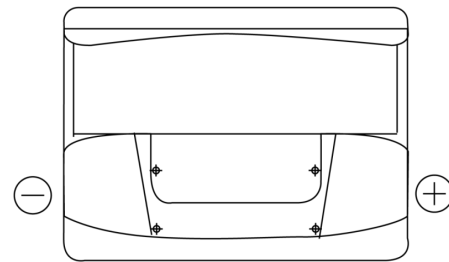

Product overview

Batteries for Cars

Technica TB602

Part number	TB602
Technology	Flooded
EAN/GTIN	3661024054638
Voltage	12 V
Capacity	60.0 Ah
CCA	540 A
Length	242 mm
Width	175 mm
Height	175 mm
Box size	LB2
Polarity	ETN 0
Terminal Type	EN taper post
Hold Down	B13
Weights (subject of variation)	12.90 kg

Polarity

Terminal Type

Positive Terminal Negative Terminal

Hold Down

Design, features and specifications are subject to change without notice. We disclaim any representation or warranty, express or implied, concerning the data or recommendations, and in no event shall be liable for any loss or damage claimed to have arisen as a result. Some products may not be available in your local market.