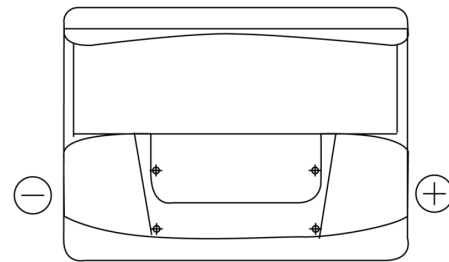

**Product overview**

Batteries for Cars

**Technica TB602**

Part number	TB602
Technology	Flooded
EAN/GTIN	3661024054638
Voltage	12 V
Capacity	60.0 Ah
CCA	540 A
Length	242 mm
Width	175 mm
Height	175 mm
Box size	LB2
Polarity	ETN 0
Terminal Type	EN taper post
Hold Down	B13
Weights (subject of variation)	12.90 kg

**Polarity**

**Terminal Type**

Positive Terminal

Negative Terminal

**Hold Down**

Design, features and specifications are subject to change without notice. We disclaim any representation or warranty, express or implied, concerning the data or recommendations, and in no event shall be liable for any loss or damage claimed to have arisen as a result. Some products may not be available in your local market.