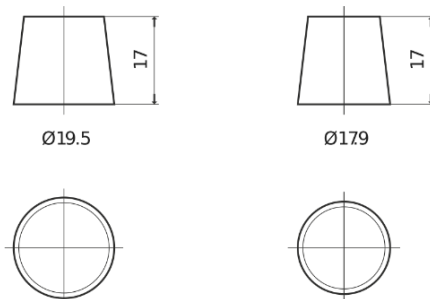

Terminal Type

Hold Down

Design, features and specifications are subject to change without notice. We disclaim any representation or warranty, express or implied, concerning the data or recommendations, and in no event shall be liable for any loss or damage claimed to have arisen as a result. Some products may not be available in your local market.