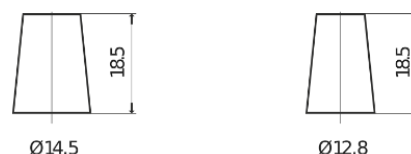

Terminal Type