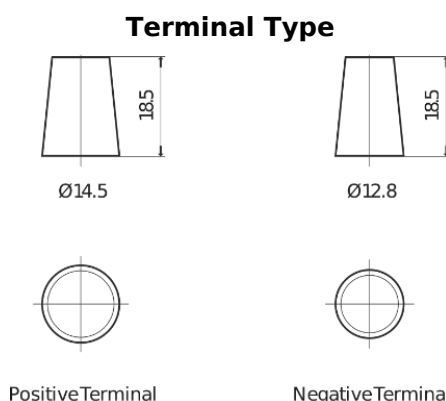

**Product overview**

Batteries for Cars

**Technica TB457**

Part number	TB457
Technology	Flooded
EAN/GTIN	3661024054362
Voltage	12 V
Capacity	45.0 Ah
CCA	330 A
Length	237 mm
Width	127 mm
Height	227 mm
Box size	B24
Polarity	ETN 1
Terminal Type	JIS taper post
Hold Down	B0
Weights (subject of variation)	11.40 kg