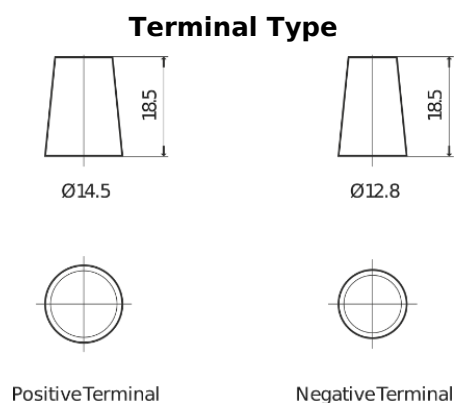

**Product overview**

Batteries for Cars

**Technica TB456**

Part number	TB456
Technology	Flooded
EAN/GTIN	3661024054355
Voltage	12 V
Capacity	45.0 Ah
CCA	330 A
Length	237 mm
Width	127 mm
Height	227 mm
Box size	B24
Polarity	ETN 0
Terminal Type	JIS taper post
Hold Down	B0
Weights (subject of variation)	11.40 kg