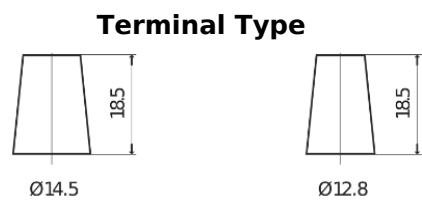

Product overview

Batteries for Cars

Technica TB456

Part number	TB456
Technology	Flooded
EAN/GTIN	3661024054355
Voltage	12 V
Capacity	45.0 Ah
CCA	330 A
Length	237 mm
Width	127 mm
Height	227 mm
Box size	B24
Polarity	ETN 0
Terminal Type	JIS taper post
Hold Down	B0
Weights (subject of variation)	11.40 kg