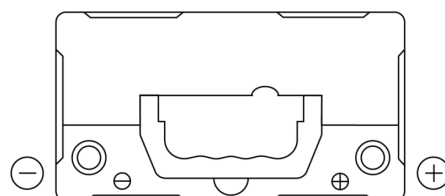

Product overview

Batteries for Cars

Technica TB454

Part number	TB454
Technology	Flooded
EAN/GTIN	3661024054379
Voltage	12 V
Capacity	45.0 Ah
CCA	330 A
Length	237 mm
Width	127 mm
Height	227 mm
Box size	B24
Polarity	ETN 0
Terminal Type	EN taper post
Hold Down	B0
Weights (subject of variation)	11.40 kg

Polarity

Terminal Type

Positive Terminal

Negative Terminal

Hold Down

Design, features and specifications are subject to change without notice. We disclaim any representation or warranty, express or implied, concerning the data or recommendations, and in no event shall be liable for any loss or damage claimed to have arisen as a result. Some products may not be available in your local market.