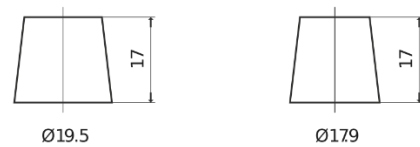

**Product overview**

Batteries for Cars

**Technica TB451**

Part number	TB451
Technology	Flooded
EAN/GTIN	3661024054485
Voltage	12 V
Capacity	45.0 Ah
CCA	330 A
Length	220 mm
Width	135 mm
Height	225 mm
Box size	E02
Polarity	ETN 1
Terminal Type	EN taper post
Hold Down	B1
Weights (subject of variation)	12.50 kg

**Polarity**

**Terminal Type**

Positive Terminal

Negative Terminal

**Hold Down**

Design, features and specifications are subject to change without notice. We disclaim any representation or warranty, express or implied, concerning the data or recommendations, and in no event shall be liable for any loss or damage claimed to have arisen as a result. Some products may not be available in your local market.