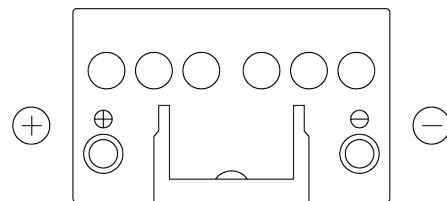

**Product overview**

Batteries for Cars

**Technica TB451**

Part number	TB451
Technology	Flooded
EAN/GTIN	3661024054485
Voltage	12 V
Capacity	45.0 Ah
CCA	330 A
Length	220 mm
Width	135 mm
Height	225 mm
Box size	E02
Polarity	ETN 1
Terminal Type	EN taper post
Hold Down	B1
Weights (subject of variation)	12.50 kg

**Polarity**

**Terminal Type**

Positive Terminal

Negative Terminal

**Hold Down**

Design, features and specifications are subject to change without notice. We disclaim any representation or warranty, express or implied, concerning the data or recommendations, and in no event shall be liable for any loss or damage claimed to have arisen as a result. Some products may not be available in your local market.