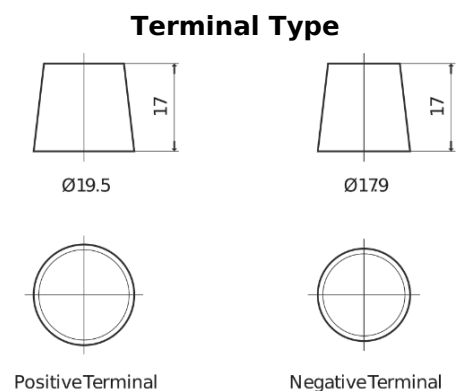

Product overview

Batteries for Cars

Technica TB450

Part number	TB450
Technology	Flooded
EAN/GTIN	3661024054492
Voltage	12 V
Capacity	45.0 Ah
CCA	330 A
Length	220 mm
Width	135 mm
Height	225 mm
Box size	E02
Polarity	ETN 0
Terminal Type	EN taper post
Hold Down	B1
Weights (subject of variation)	12.50 kg