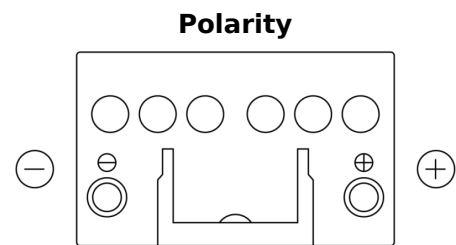

Product overview

Batteries for Cars

Technica TB450

Part number	TB450
Technology	Flooded
EAN/GTIN	3661024054492
Voltage	12 V
Capacity	45.0 Ah
CCA	330 A
Length	220 mm
Width	135 mm
Height	225 mm
Box size	E02
Polarity	ETN 0
Terminal Type	EN taper post
Hold Down	B1
Weights (subject of variation)	12.50 kg