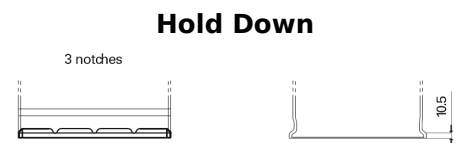

Product overview

Batteries for Cars

Technica TB450

Part number	TB450
Technology	Flooded
EAN/GTIN	3661024054492
Voltage	12 V
Capacity	45.0 Ah
CCA	330 A
Length	220 mm
Width	135 mm
Height	225 mm
Box size	E02
Polarity	ETN 0
Terminal Type	EN taper post
Hold Down	B1
Weights (subject of variation)	12.50 kg