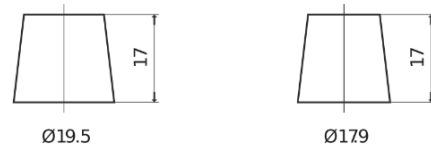

**Product overview**

Batteries for Cars

**Technica TB442**

Part number	TB442
Technology	Flooded
EAN/GTIN	3661024054607
Voltage	12 V
Capacity	44.0 Ah
CCA	420 A
Length	207 mm
Width	175 mm
Height	175 mm
Box size	LB1
Polarity	ETN 0
Terminal Type	EN taper post
Hold Down	B13
Weights (subject of variation)	10.60 kg

**Polarity**

**Terminal Type**

Positive Terminal

Negative Terminal

**Hold Down**

Design, features and specifications are subject to change without notice. We disclaim any representation or warranty, express or implied, concerning the data or recommendations, and in no event shall be liable for any loss or damage claimed to have arisen as a result. Some products may not be available in your local market.