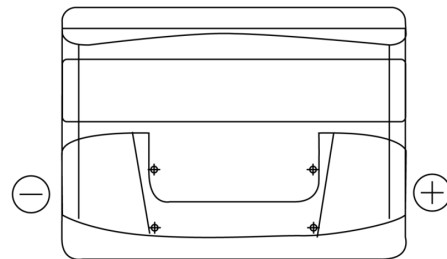

**Product overview**

Batteries for Cars

**Technica TB442**

Part number	TB442
Technology	Flooded
EAN/GTIN	3661024054607
Voltage	12 V
Capacity	44.0 Ah
CCA	420 A
Length	207 mm
Width	175 mm
Height	175 mm
Box size	LB1
Polarity	ETN 0
Terminal Type	EN taper post
Hold Down	B13
Weights (subject of variation)	10.60 kg

**Polarity**

**Terminal Type**

Positive Terminal

Negative Terminal

**Hold Down**

Design, features and specifications are subject to change without notice. We disclaim any representation or warranty, express or implied, concerning the data or recommendations, and in no event shall be liable for any loss or damage claimed to have arisen as a result. Some products may not be available in your local market.