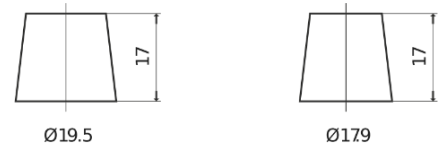

**Product overview**

Batteries for Cars

**Technica TB440**

Part number	TB440
Technology	Flooded
EAN/GTIN	3661024054508
Voltage	12 V
Capacity	44.0 Ah
CCA	400 A
Length	175 mm
Width	175 mm
Height	190 mm
Box size	L00
Polarity	ETN 0
Terminal Type	EN taper post
Hold Down	B13
Weights (subject of variation)	10.70 kg

**Polarity**

**Terminal Type**

Positive Terminal

Negative Terminal

**Hold Down**

Design, features and specifications are subject to change without notice. We disclaim any representation or warranty, express or implied, concerning the data or recommendations, and in no event shall be liable for any loss or damage claimed to have arisen as a result. Some products may not be available in your local market.