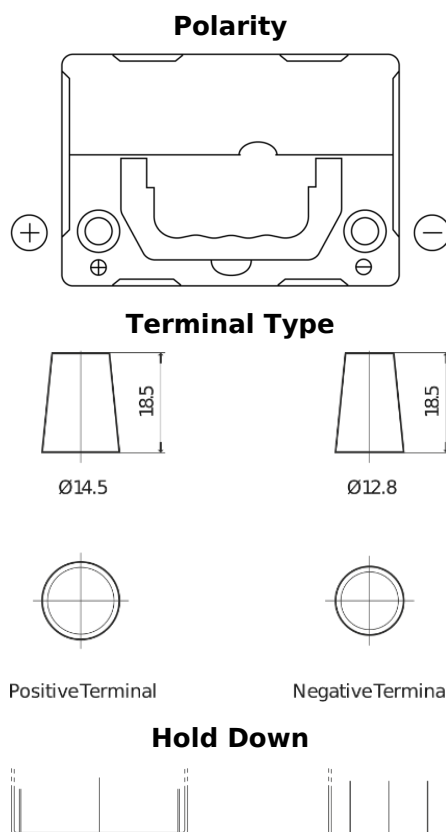

**Product overview**

Batteries for Cars

**Technica TB357**

Part number	TB357
Technology	Flooded
EAN/GTIN	3661024054348
Voltage	12 V
Capacity	35.0 Ah
CCA	240 A
Length	187 mm
Width	127 mm
Height	220 mm
Box size	B19
Polarity	ETN 1
Terminal Type	JIS taper post
Hold Down	B0
Weights (subject of variation)	8.90 kg