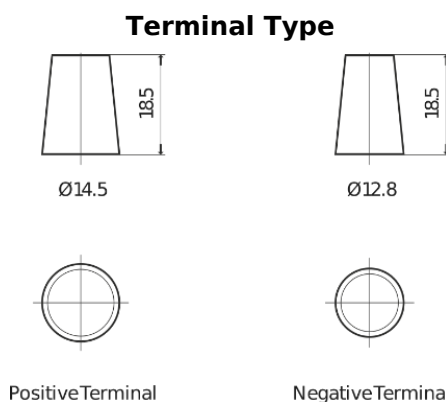

Product overview

Batteries for Cars

Technica TB357

Part number	TB357
Technology	Flooded
EAN/GTIN	3661024054348
Voltage	12 V
Capacity	35.0 Ah
CCA	240 A
Length	187 mm
Width	127 mm
Height	220 mm
Box size	B19
Polarity	ETN 1
Terminal Type	JIS taper post
Hold Down	B0
Weights (subject of variation)	8.90 kg