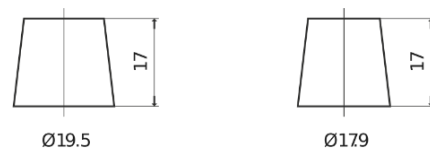

Terminal Type