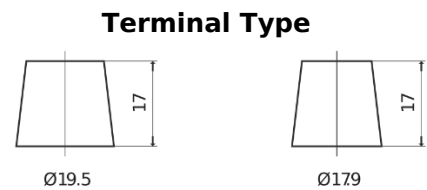

**Product overview**

Batteries for Cars

**High-Tech TA954**

Part number	TA954
Technology	Flooded
EAN/GTIN	3661024054188
Voltage	12 V
Capacity	95.0 Ah
CCA	800 A
Length	306 mm
Width	173 mm
Height	222 mm
Box size	D31
Polarity	ETN 0
Terminal Type	EN taper post
Hold Down	Korean B1
Weights (subject of variation)	21.40 kg