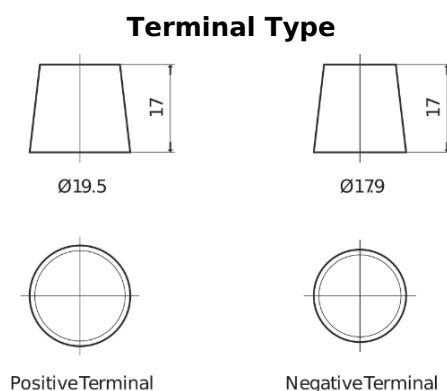

**Product overview**

Batteries for Cars

**High-Tech TA954**

Part number	TA954
Technology	Flooded
EAN/GTIN	3661024054188
Voltage	12 V
Capacity	95.0 Ah
CCA	800 A
Length	306 mm
Width	173 mm
Height	222 mm
Box size	D31
Polarity	ETN 0
Terminal Type	EN taper post
Hold Down	Korean B1
Weights (subject of variation)	21.40 kg