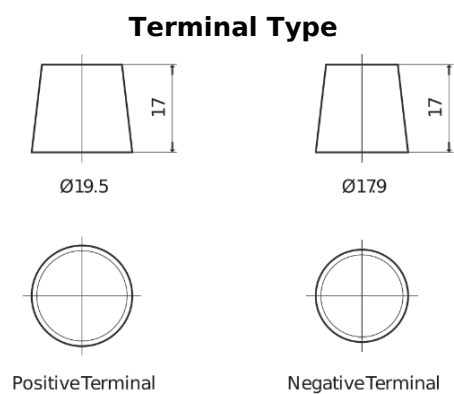

Product overview

Batteries for Cars

High-Tech TA954

Part number	TA954
Technology	Flooded
EAN/GTIN	3661024054188
Voltage	12 V
Capacity	95.0 Ah
CCA	800 A
Length	306 mm
Width	173 mm
Height	222 mm
Box size	D31
Polarity	ETN 0
Terminal Type	EN taper post
Hold Down	Korean B1
Weights (subject of variation)	21.40 kg