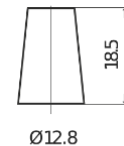

Product overview

Batteries for Cars

Excell EB356

Part number	EB356
Technology	Flooded
EAN/GTIN	3661024034333
Voltage	12 V
Capacity	35 Ah
CCA	240 A
Length	187 mm
Width	127 mm
Height	220 mm
Box size	B19
Polarity	ETN 0
Terminal Type	JIS taper post
Hold Down	B0
Weights (subject of variation)	8.90 kg

Polarity

Terminal Type

Positive Terminal

Negative Terminal

Hold Down

Design, features and specifications are subject to change without notice. We disclaim any representation or warranty, express or implied, concerning the data or recommendations, and in no event shall be liable for any loss or damage claimed to have arisen as a result. Some products may not be available in your local market.