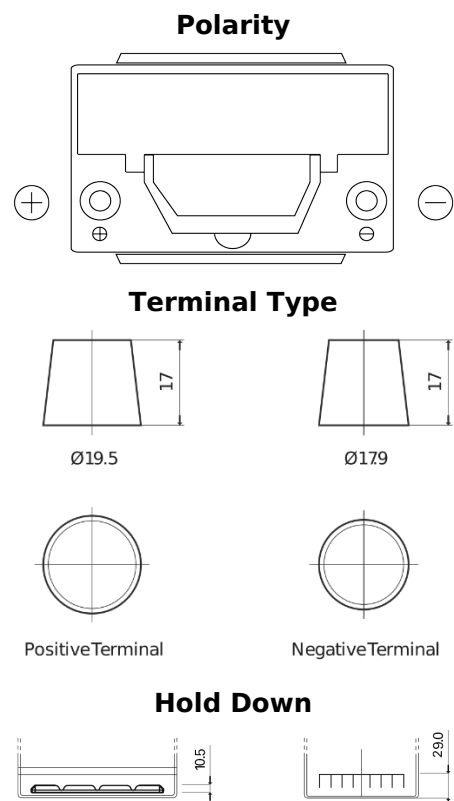

Product overview

Batteries for Cars

High-Tech TA755

| | |
|--------------------------------|---------------|
| Part number | TA755 |
| Technology | Flooded |
| EAN/GTIN | 3661024054171 |
| Voltage | 12 V |
| Capacity | 75.0 Ah |
| CCA | 630 A |
| Length | 270 mm |
| Width | 173 mm |
| Height | 222 mm |
| Box size | D26 |
| Polarity | ETN 1 |
| Terminal Type | EN taper post |
| Hold Down | Korean B1+B6 |
| Weights (subject of variation) | 17.40 kg |