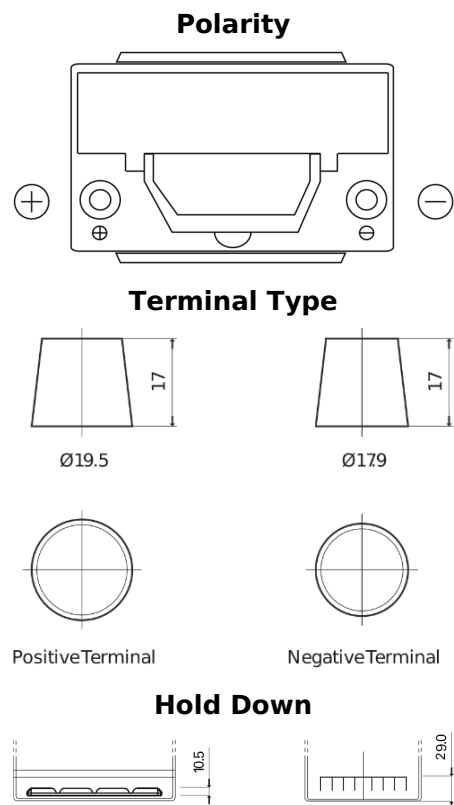

**Product overview**

Batteries for Cars

**High-Tech TA755**

Part number	TA755
Technology	Flooded
EAN/GTIN	3661024054171
Voltage	12 V
Capacity	75.0 Ah
CCA	630 A
Length	270 mm
Width	173 mm
Height	222 mm
Box size	D26
Polarity	ETN 1
Terminal Type	EN taper post
Hold Down	Korean B1+B6
Weights (subject of variation)	17.40 kg