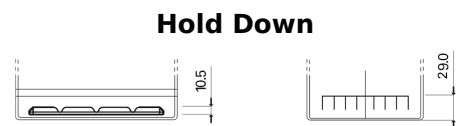

Product overview

Batteries for Cars

High-Tech TA754

Part number	TA754
Technology	Flooded
EAN/GTIN	3661024054164
Voltage	12 V
Capacity	75.0 Ah
CCA	630 A
Length	270 mm
Width	173 mm
Height	222 mm
Box size	D26
Polarity	ETN 0
Terminal Type	EN taper post
Hold Down	Korean B1+B6
Weights (subject of variation)	17.40 kg