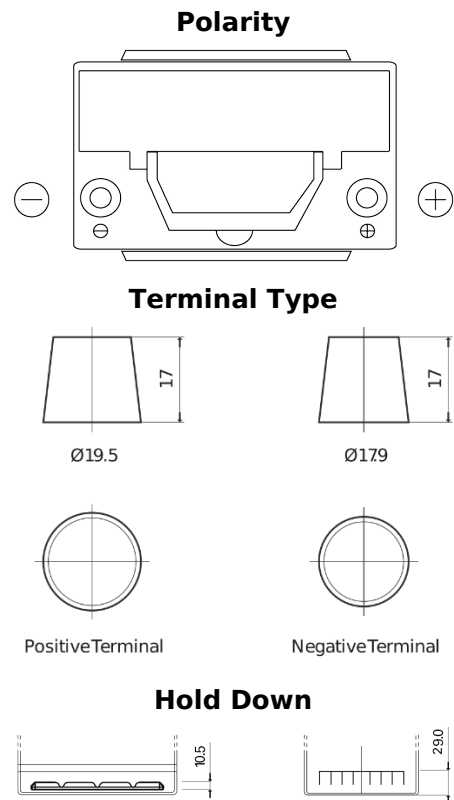

Product overview

Batteries for Cars

High-Tech TA754

Part number	TA754
Technology	Flooded
EAN/GTIN	3661024054164
Voltage	12 V
Capacity	75.0 Ah
CCA	630 A
Length	270 mm
Width	173 mm
Height	222 mm
Box size	D26
Polarity	ETN 0
Terminal Type	EN taper post
Hold Down	Korean B1+B6
Weights (subject of variation)	17.40 kg