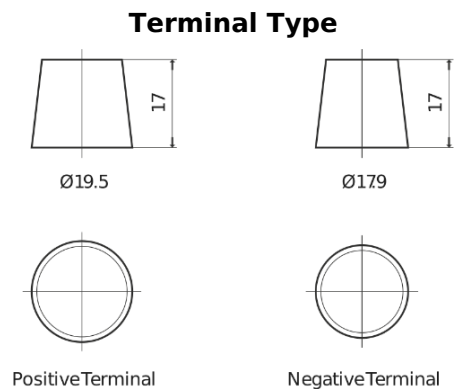

**Product overview**

Batteries for Cars

**High-Tech TA654**

Part number	TA654
Technology	Flooded
EAN/GTIN	3661024054140
Voltage	12 V
Capacity	65.0 Ah
CCA	580 A
Length	230 mm
Width	173 mm
Height	222 mm
Box size	D23
Polarity	ETN 0
Terminal Type	EN taper post
Hold Down	Korean B1
Weights (subject of variation)	16.00 kg