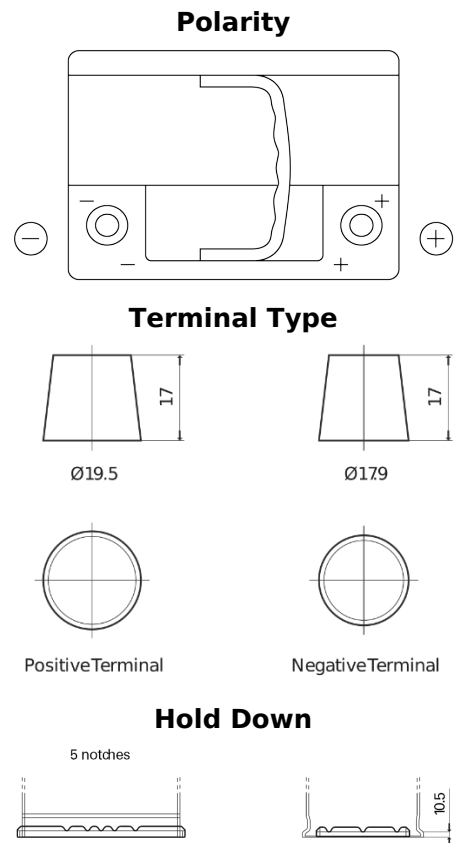

Product overview

Batteries for Cars

High-Tech TA640

Part number	TA640
Technology	Flooded
EAN/GTIN	3661024054225
Voltage	12 V
Capacity	64.0 Ah
CCA	640 A
Length	242 mm
Width	175 mm
Height	190 mm
Box size	L02
Polarity	ETN 0
Terminal Type	EN taper post
Hold Down	B13
Weights (subject of variation)	14.90 kg