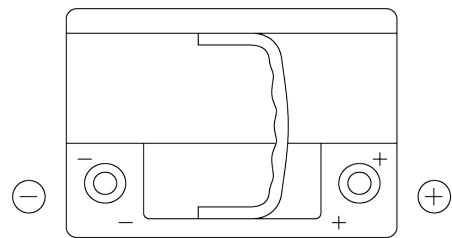

**Product overview**

Batteries for Cars

**High-Tech TA612**

Part number	TA612
Technology	Flooded
EAN/GTIN	3661024054270
Voltage	12 V
Capacity	61.0 Ah
CCA	600 A
Length	242 mm
Width	175 mm
Height	175 mm
Box size	LB2
Polarity	ETN 0
Terminal Type	EN taper post
Hold Down	B13
Weights (subject of variation)	14.00 kg

**Polarity**

**Terminal Type**

Positive Terminal

Negative Terminal

**Hold Down**

Design, features and specifications are subject to change without notice. We disclaim any representation or warranty, express or implied, concerning the data or recommendations, and in no event shall be liable for any loss or damage claimed to have arisen as a result. Some products may not be available in your local market.