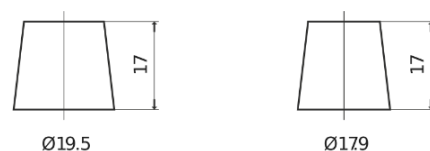

Terminal Type

Positive Terminal

Negative Terminal