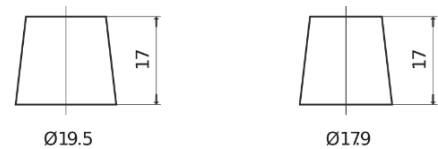

Terminal Type

Positive Terminal

Negative Terminal