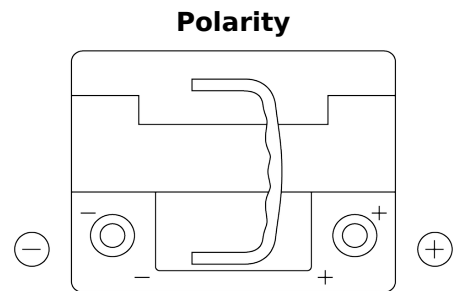

Product overview

Batteries for Cars

High-Tech TA472

Part number	TA472
Technology	Flooded
EAN/GTIN	3661024054263
Voltage	12 V
Capacity	47.0 Ah
CCA	450 A
Length	207 mm
Width	175 mm
Height	175 mm
Box size	LB1
Polarity	ETN 0
Terminal Type	EN taper post
Hold Down	B13
Weights (subject of variation)	11.40 kg