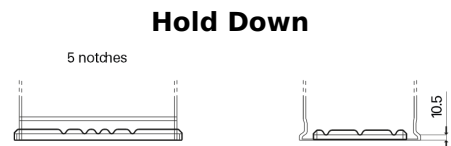

Product overview

Batteries for Cars

High-Tech TA472

Part number	TA472
Technology	Flooded
EAN/GTIN	3661024054263
Voltage	12 V
Capacity	47.0 Ah
CCA	450 A
Length	207 mm
Width	175 mm
Height	175 mm
Box size	LB1
Polarity	ETN 0
Terminal Type	EN taper post
Hold Down	B13
Weights (subject of variation)	11.40 kg