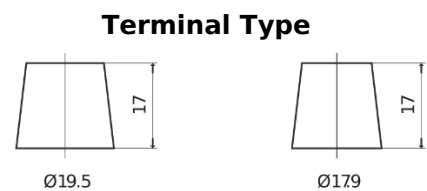

Product overview

Batteries for Cars

High-Tech TA472

Part number	TA472
Technology	Flooded
EAN/GTIN	3661024054263
Voltage	12 V
Capacity	47.0 Ah
CCA	450 A
Length	207 mm
Width	175 mm
Height	175 mm
Box size	LB1
Polarity	ETN 0
Terminal Type	EN taper post
Hold Down	B13
Weights (subject of variation)	11.40 kg