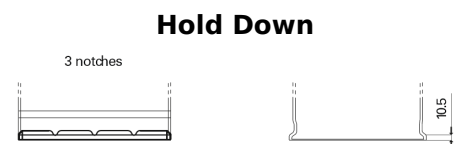

Design, features and specifications are subject to change without notice. We disclaim any representation or warranty, express or implied, concerning the data or recommendations, and in no event shall be liable for any loss or damage claimed to have arisen as a result. Some products may not be available in your local market.