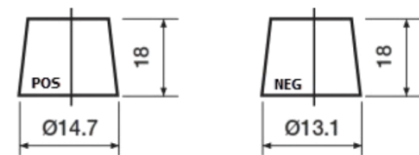

Design, features and specifications are subject to change without notice. We disclaim any representation or warranty, express or implied, concerning the data or recommendations, and in no event shall be liable for any loss or damage claimed to have arisen as a result. Some products may not be available in your local market.