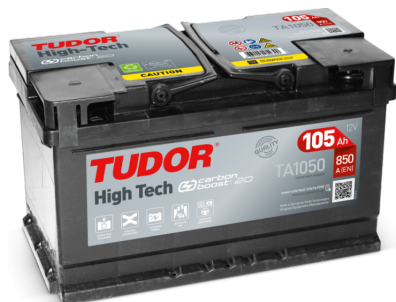

Product overview

Batteries for Cars

High-Tech TA1050

Part number	TA1050
Technology	Flooded
EAN/GTIN	3661024054300
Voltage	12 V
Capacity	105.0 Ah
CCA	850 A
Length	315 mm
Width	175 mm
Height	205 mm
Box size	LH4
Polarity	ETN 0
Terminal Type	EN taper post
Hold Down	B13
Weights (subject of variation)	23.10 kg