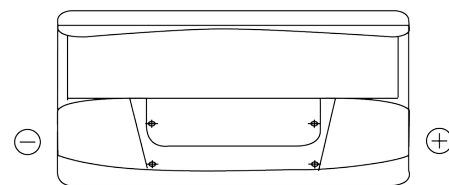

**Product overview**

Batteries for Trucks, Buses, Construction, Agriculture

**PowerPRO Agri&Construction TJ1000**

Part number	TJ1000
Technology	Flooded
EAN/GTIN	3661024056809
Voltage	12 V
Capacity	100 Ah
CCA	850 A
Length	353 mm
Width	175 mm
Height	190 mm
Box size	L05
Polarity	ETN 0
Terminal Type	EN taper post
Hold Down	B13
Weights (subject of variation)	21.80 kg

**Polarity**

**Terminal Type**

Positive Terminal

Negative Terminal

**Hold Down**

Design, features and specifications are subject to change without notice. We disclaim any representation or warranty, express or implied, concerning the data or recommendations, and in no event shall be liable for any loss or damage claimed to have arisen as a result. Some products may not be available in your local market.