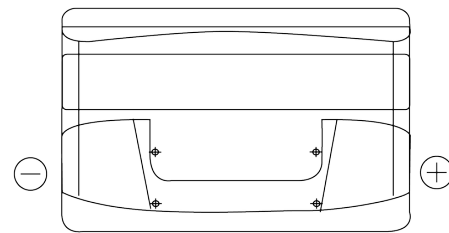

Product overview

Batteries for Cars

Formula FB950

Part number	FB950
Technology	Flooded
EAN/GTIN	3661024044585
Voltage	12 V
Capacity	95 Ah
CCA	800 A
Length	353 mm
Width	175 mm
Height	190 mm
Box size	L05
Polarity	ETN 0
Terminal Type	EN taper post
Hold Down	B13
Weights (subject of variation)	21.60 kg

Polarity

Terminal Type

Positive Terminal

Negative Terminal

Hold Down

Design, features and specifications are subject to change without notice. We disclaim any representation or warranty, express or implied, concerning the data or recommendations, and in no event shall be liable for any loss or damage claimed to have arisen as a result. Some products may not be available in your local market.