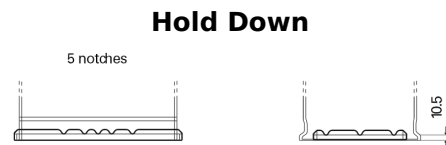

Product overview

Batteries for Cars

Formula FB950

Part number	FB950
Technology	Flooded
EAN/GTIN	3661024044585
Voltage	12 V
Capacity	95 Ah
CCA	800 A
Length	353 mm
Width	175 mm
Height	190 mm
Box size	L05
Polarity	ETN 0
Terminal Type	EN taper post
Hold Down	B13
Weights (subject of variation)	21.60 kg