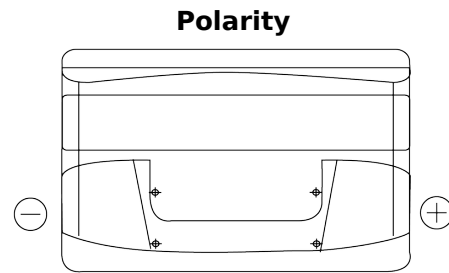

Product overview

Batteries for Cars

Formula FB950

Part number	FB950
Technology	Flooded
EAN/GTIN	3661024044585
Voltage	12 V
Capacity	95 Ah
CCA	800 A
Length	353 mm
Width	175 mm
Height	190 mm
Box size	L05
Polarity	ETN 0
Terminal Type	EN taper post
Hold Down	B13
Weights (subject of variation)	21.60 kg