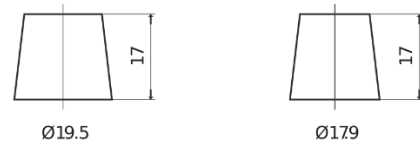

Product overview

Batteries for Cars

Formula FB950

Part number	FB950
Technology	Flooded
EAN/GTIN	3661024044585
Voltage	12 V
Capacity	95 Ah
CCA	800 A
Length	353 mm
Width	175 mm
Height	190 mm
Box size	L05
Polarity	ETN 0
Terminal Type	EN taper post
Hold Down	B13
Weights (subject of variation)	21.60 kg

Polarity

Terminal Type

Positive Terminal

Negative Terminal

Hold Down

Design, features and specifications are subject to change without notice. We disclaim any representation or warranty, express or implied, concerning the data or recommendations, and in no event shall be liable for any loss or damage claimed to have arisen as a result. Some products may not be available in your local market.