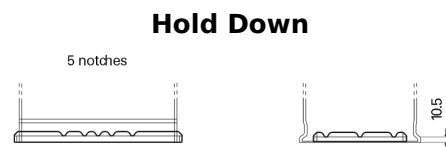

**Product overview**

Batteries for Marine and Leisure

**Equipment ET650**

Part number	ET650
Technology	Flooded
EAN/GTIN	3661024035927
Voltage	12 V
Capacity	100 Ah
Watt hour	650 Wh
Length	353 mm
Width	175 mm
Height	190 mm
Box size	L05
Polarity	ETN 0
Terminal Type	EN taper post
Hold Down	B13
Weights (subject of variation)	26.50 kg