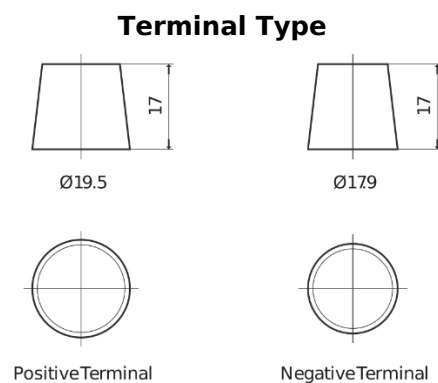

**Product overview**

Batteries for Marine and Leisure

**Equipment ET650**

Part number	ET650
Technology	Flooded
EAN/GTIN	3661024035927
Voltage	12 V
Capacity	100 Ah
Watt hour	650 Wh
Length	353 mm
Width	175 mm
Height	190 mm
Box size	L05
Polarity	ETN 0
Terminal Type	EN taper post
Hold Down	B13
Weights (subject of variation)	26.50 kg