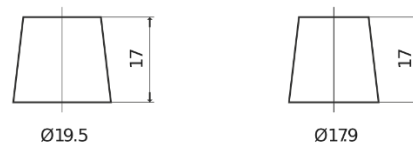

**Product overview**

Batteries for Cars

**Standard TC900**

Part number	TC900
Technology	Flooded
EAN/GTIN	3661024054836
Voltage	12 V
Capacity	90 Ah
CCA	720 A
Length	353 mm
Width	175 mm
Height	190 mm
Box size	L05
Polarity	ETN 0
Terminal Type	EN taper post
Hold Down	B13
Weights (subject of variation)	20.50 kg

**Polarity**

**Terminal Type**

Positive Terminal

Negative Terminal

**Hold Down**

Design, features and specifications are subject to change without notice. We disclaim any representation or warranty, express or implied, concerning the data or recommendations, and in no event shall be liable for any loss or damage claimed to have arisen as a result. Some products may not be available in your local market.