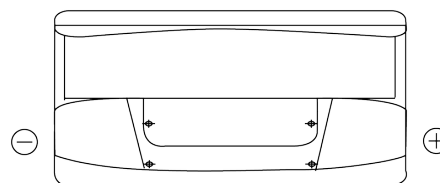

**Product overview**

Batteries for Cars

**Standard TC900**

Part number	TC900
Technology	Flooded
EAN/GTIN	3661024054836
Voltage	12 V
Capacity	90 Ah
CCA	720 A
Length	353 mm
Width	175 mm
Height	190 mm
Box size	L05
Polarity	ETN 0
Terminal Type	EN taper post
Hold Down	B13
Weights (subject of variation)	20.50 kg

**Polarity**

**Terminal Type**

Positive Terminal

Negative Terminal

**Hold Down**

Design, features and specifications are subject to change without notice. We disclaim any representation or warranty, express or implied, concerning the data or recommendations, and in no event shall be liable for any loss or damage claimed to have arisen as a result. Some products may not be available in your local market.