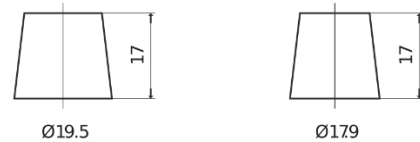

**Product overview**

Batteries for Marine and Leisure

**Start EN800**

Part number	EN800
Technology	Flooded
EAN/GTIN	3661024036351
Voltage	12 V
Capacity	90 Ah
CCA	720 A
MCA	800
Length	353 mm
Width	175 mm
Height	190 mm
Box size	L05
Polarity	ETN 0
Terminal Type	EN taper post
Hold Down	B13
Weights (subject of variation)	20.50 kg

**Polarity**

**Terminal Type**

Positive Terminal

Negative Terminal

**Hold Down**

Design, features and specifications are subject to change without notice. We disclaim any representation or warranty, express or implied, concerning the data or recommendations, and in no event shall be liable for any loss or damage claimed to have arisen as a result. Some products may not be available in your local market.