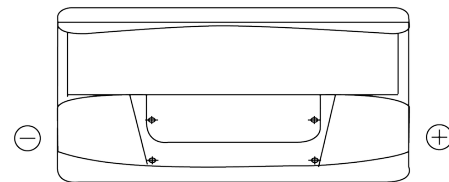

**Product overview**

Batteries for Marine and Leisure

**Start EN800**

Part number	EN800
Technology	Flooded
EAN/GTIN	3661024036351
Voltage	12 V
Capacity	90 Ah
CCA	720 A
MCA	800
Length	353 mm
Width	175 mm
Height	190 mm
Box size	L05
Polarity	ETN 0
Terminal Type	EN taper post
Hold Down	B13
Weights (subject of variation)	20.50 kg

**Polarity**

**Terminal Type**

Positive Terminal

Negative Terminal

**Hold Down**

Design, features and specifications are subject to change without notice. We disclaim any representation or warranty, express or implied, concerning the data or recommendations, and in no event shall be liable for any loss or damage claimed to have arisen as a result. Some products may not be available in your local market.