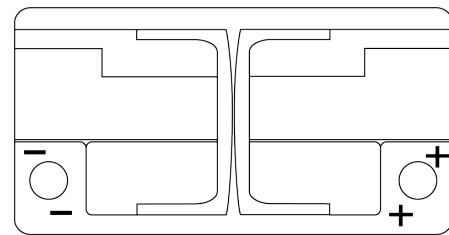

**Product overview**

Batteries for Cars

**EFB EL800**

Part number	EL800
Technology	EFB
EAN/GTIN	3661024035705
Voltage	12 V
Capacity	80 Ah
CCA	800 A
Length	315 mm
Width	175 mm
Height	190 mm
Box size	L04
Polarity	ETN 0
Terminal Type	EN taper post
Hold Down	B13
Weights (subject of variation)	22.10 kg

**Polarity**

**Terminal Type**

**Hold Down**

Design, features and specifications are subject to change without notice. We disclaim any representation or warranty, express or implied, concerning the data or recommendations, and in no event shall be liable for any loss or damage claimed to have arisen as a result. Some products may not be available in your local market.