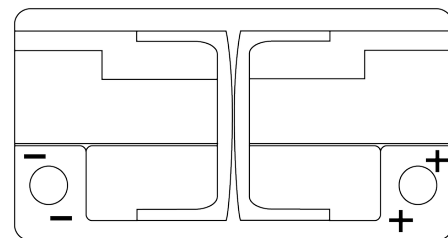

Product overview

Batteries for Cars

Premium EA900

Part number	EA900
Technology	Flooded
EAN/GTIN	3661024036450
Voltage	12 V
Capacity	90 Ah
CCA	720 A
Length	315 mm
Width	175 mm
Height	190 mm
Box size	L04
Polarity	ETN 0
Terminal Type	EN taper post
Hold Down	B13
Weights (subject of variation)	19.70 kg

Polarity

Terminal Type

Positive Terminal

Negative Terminal

Hold Down

Design, features and specifications are subject to change without notice. We disclaim any representation or warranty, express or implied, concerning the data or recommendations, and in no event shall be liable for any loss or damage claimed to have arisen as a result. Some products may not be available in your local market.