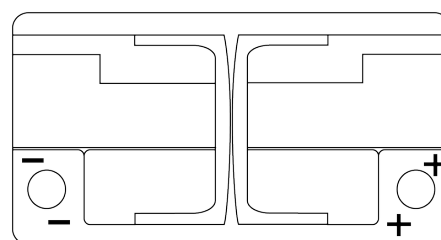

Product overview

Batteries for Cars

Premium EA900

Part number	EA900
Technology	Flooded
EAN/GTIN	3661024036450
Voltage	12 V
Capacity	90 Ah
CCA	720 A
Length	315 mm
Width	175 mm
Height	190 mm
Box size	L04
Polarity	ETN 0
Terminal Type	EN taper post
Hold Down	B13
Weights (subject of variation)	19.70 kg

Polarity

Terminal Type

Positive Terminal

Negative Terminal

Hold Down

Design, features and specifications are subject to change without notice. We disclaim any representation or warranty, express or implied, concerning the data or recommendations, and in no event shall be liable for any loss or damage claimed to have arisen as a result. Some products may not be available in your local market.