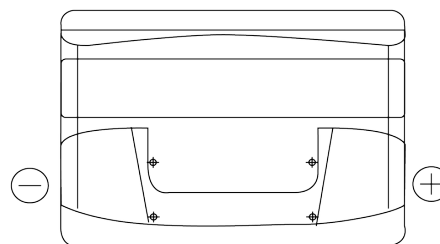

**Product overview**

Batteries for Cars

**Technica TB800**

Part number	TB800
Technology	Flooded
EAN/GTIN	3661024056465
Voltage	12 V
Capacity	80 Ah
CCA	640 A
Length	315 mm
Width	175 mm
Height	190 mm
Box size	L04
Polarity	ETN 0
Terminal Type	EN taper post
Hold Down	B13
Weights (subject of variation)	19.00 kg

**Polarity**

**Terminal Type**

Positive Terminal

Negative Terminal

**Hold Down**

Design, features and specifications are subject to change without notice. We disclaim any representation or warranty, express or implied, concerning the data or recommendations, and in no event shall be liable for any loss or damage claimed to have arisen as a result. Some products may not be available in your local market.