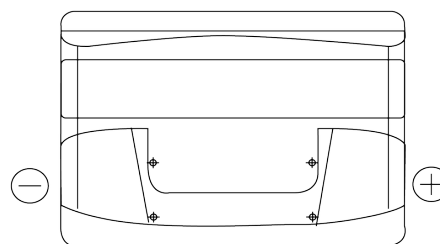

**Product overview**

Batteries for Cars

**Formula FB800**

Part number	FB800
Technology	Flooded
EAN/GTIN	3661024046244
Voltage	12 V
Capacity	80 Ah
CCA	640 A
Length	315 mm
Width	175 mm
Height	190 mm
Box size	L04
Polarity	ETN 0
Terminal Type	EN taper post
Hold Down	B13
Weights (subject of variation)	19.00 kg

**Polarity**

**Terminal Type**

Positive Terminal

Negative Terminal

**Hold Down**

Design, features and specifications are subject to change without notice. We disclaim any representation or warranty, express or implied, concerning the data or recommendations, and in no event shall be liable for any loss or damage claimed to have arisen as a result. Some products may not be available in your local market.