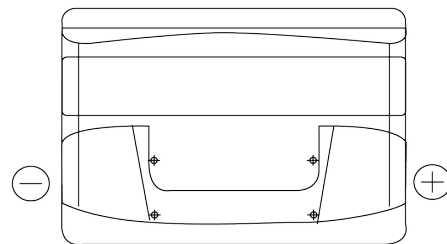

**Product overview**

Batteries for Cars

**Formula FB800**

Part number	FB800
Technology	Flooded
EAN/GTIN	3661024046244
Voltage	12 V
Capacity	80 Ah
CCA	640 A
Length	315 mm
Width	175 mm
Height	190 mm
Box size	L04
Polarity	ETN 0
Terminal Type	EN taper post
Hold Down	B13
Weights (subject of variation)	19.00 kg

**Polarity**

**Terminal Type**

Positive Terminal

Negative Terminal

**Hold Down**

Design, features and specifications are subject to change without notice. We disclaim any representation or warranty, express or implied, concerning the data or recommendations, and in no event shall be liable for any loss or damage claimed to have arisen as a result. Some products may not be available in your local market.