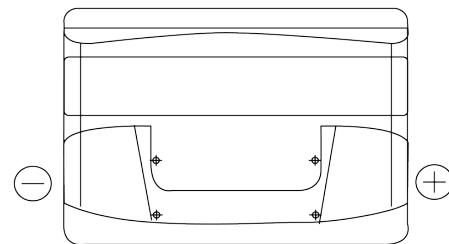

Product overview

Batteries for Cars

Excell EB800

Part number	EB800
Technology	Flooded
EAN/GTIN	3661024036443
Voltage	12 V
Capacity	80 Ah
CCA	640 A
Length	315 mm
Width	175 mm
Height	190 mm
Box size	L04
Polarity	ETN 0
Terminal Type	EN taper post
Hold Down	B13
Weights (subject of variation)	19.00 kg

Polarity

Terminal Type

Positive Terminal

Negative Terminal

Hold Down

Design, features and specifications are subject to change without notice. We disclaim any representation or warranty, express or implied, concerning the data or recommendations, and in no event shall be liable for any loss or damage claimed to have arisen as a result. Some products may not be available in your local market.