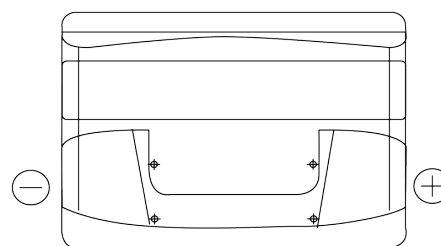

**Product overview**

Batteries for Cars

**Power DB800**

Part number	DB800
Technology	Flooded
EAN/GTIN	3661024026246
Voltage	12 V
Capacity	80 Ah
CCA	640 A
Length	315 mm
Width	175 mm
Height	190 mm
Box size	L04
Polarity	ETN 0
Terminal Type	EN taper post
Hold Down	B13
Weights (subject of variation)	19.00 kg

**Polarity**

**Terminal Type**

Positive Terminal

Negative Terminal

**Hold Down**

Design, features and specifications are subject to change without notice. We disclaim any representation or warranty, express or implied, concerning the data or recommendations, and in no event shall be liable for any loss or damage claimed to have arisen as a result. Some products may not be available in your local market.