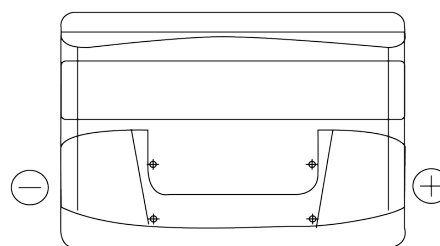

**Product overview**

Batteries for Cars

**Power DB800**

Part number	DB800
Technology	Flooded
EAN/GTIN	3661024026246
Voltage	12 V
Capacity	80 Ah
CCA	640 A
Length	315 mm
Width	175 mm
Height	190 mm
Box size	L04
Polarity	ETN 0
Terminal Type	EN taper post
Hold Down	B13
Weights (subject of variation)	19.00 kg

**Polarity**

**Terminal Type**

Positive Terminal

Negative Terminal

**Hold Down**

Design, features and specifications are subject to change without notice. We disclaim any representation or warranty, express or implied, concerning the data or recommendations, and in no event shall be liable for any loss or damage claimed to have arisen as a result. Some products may not be available in your local market.