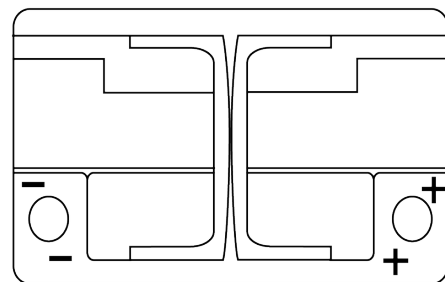

**Product overview**

Batteries for Cars

**AGM EK720**

Part number	EK720
Technology	AGM
EAN/GTIN	3661024037907
Voltage	12 V
Capacity	72 Ah
CCA	760 A
Length	278 mm
Width	175 mm
Height	190 mm
Box size	L03
Polarity	ETN 0
Terminal Type	EN taper post
Hold Down	B13
Weights (subject of variation)	20.60 kg

**Polarity**

**Terminal Type**

Positive Terminal

Negative Terminal

**Hold Down**

Design, features and specifications are subject to change without notice. We disclaim any representation or warranty, express or implied, concerning the data or recommendations, and in no event shall be liable for any loss or damage claimed to have arisen as a result. Some products may not be available in your local market.