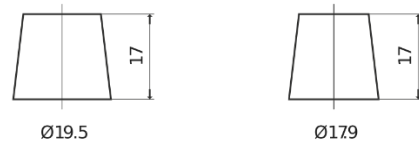

Product overview

Batteries for Cars

Formula FB741

Part number	FB741
Technology	Flooded
EAN/GTIN	3661024044561
Voltage	12 V
Capacity	74 Ah
CCA	680 A
Length	278 mm
Width	175 mm
Height	190 mm
Box size	L03
Polarity	ETN 1
Terminal Type	EN taper post
Hold Down	B13
Weights (subject of variation)	16.60 kg

Polarity

Terminal Type

Positive Terminal

Negative Terminal

Hold Down

Design, features and specifications are subject to change without notice. We disclaim any representation or warranty, express or implied, concerning the data or recommendations, and in no event shall be liable for any loss or damage claimed to have arisen as a result. Some products may not be available in your local market.