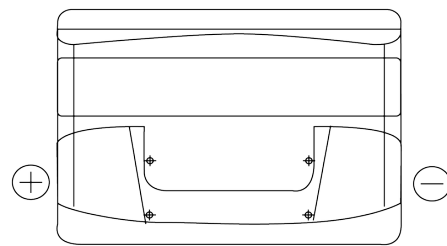

Product overview

Batteries for Cars

Excell EB741

Part number	EB741
Technology	Flooded
EAN/GTIN	3661024034562
Voltage	12 V
Capacity	74 Ah
CCA	680 A
Length	278 mm
Width	175 mm
Height	190 mm
Box size	L03
Polarity	ETN 1
Terminal Type	EN taper post
Hold Down	B13
Weights (subject of variation)	16.60 kg

Polarity

Terminal Type

Positive Terminal

Negative Terminal

Hold Down

Design, features and specifications are subject to change without notice. We disclaim any representation or warranty, express or implied, concerning the data or recommendations, and in no event shall be liable for any loss or damage claimed to have arisen as a result. Some products may not be available in your local market.