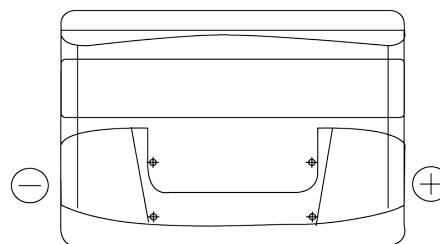

**Product overview**

Batteries for Cars

**Technica TB740**

Part number	TB740
Technology	Flooded
EAN/GTIN	3661024054553
Voltage	12 V
Capacity	74 Ah
CCA	680 A
Length	278 mm
Width	175 mm
Height	190 mm
Box size	L03
Polarity	ETN 0
Terminal Type	EN taper post
Hold Down	B13
Weights (subject of variation)	16.60 kg

**Polarity**

**Terminal Type**

Positive Terminal

Negative Terminal

**Hold Down**

Design, features and specifications are subject to change without notice. We disclaim any representation or warranty, express or implied, concerning the data or recommendations, and in no event shall be liable for any loss or damage claimed to have arisen as a result. Some products may not be available in your local market.