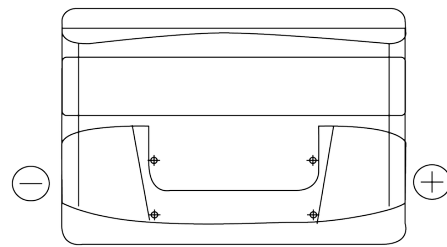

**Product overview**

Batteries for Cars

**Technica TB740**

Part number	TB740
Technology	Flooded
EAN/GTIN	3661024054553
Voltage	12 V
Capacity	74 Ah
CCA	680 A
Length	278 mm
Width	175 mm
Height	190 mm
Box size	L03
Polarity	ETN 0
Terminal Type	EN taper post
Hold Down	B13
Weights (subject of variation)	16.60 kg

**Polarity**

**Terminal Type**

Positive Terminal

Negative Terminal

**Hold Down**

Design, features and specifications are subject to change without notice. We disclaim any representation or warranty, express or implied, concerning the data or recommendations, and in no event shall be liable for any loss or damage claimed to have arisen as a result. Some products may not be available in your local market.