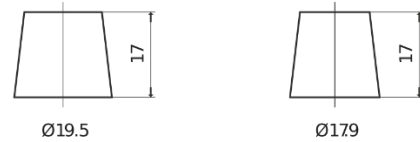

Product overview

Batteries for Cars

Excell EB740

Part number	EB740
Technology	Flooded
EAN/GTIN	3661024034555
Voltage	12 V
Capacity	74 Ah
CCA	680 A
Length	278 mm
Width	175 mm
Height	190 mm
Box size	L03
Polarity	ETN 0
Terminal Type	EN taper post
Hold Down	B13
Weights (subject of variation)	16.60 kg

Polarity

Terminal Type

Positive Terminal

Negative Terminal

Hold Down

Design, features and specifications are subject to change without notice. We disclaim any representation or warranty, express or implied, concerning the data or recommendations, and in no event shall be liable for any loss or damage claimed to have arisen as a result. Some products may not be available in your local market.