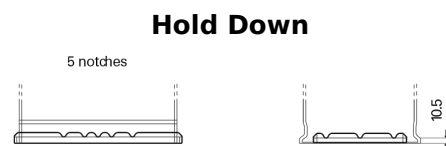

Product overview

Batteries for Cars

Standard TC700

Part number	TC700
Technology	Flooded
EAN/GTIN	3661024054829
Voltage	12 V
Capacity	70 Ah
CCA	640 A
Length	278 mm
Width	175 mm
Height	190 mm
Box size	L03
Polarity	ETN 0
Terminal Type	EN taper post
Hold Down	B13
Weights (subject of variation)	16.00 kg