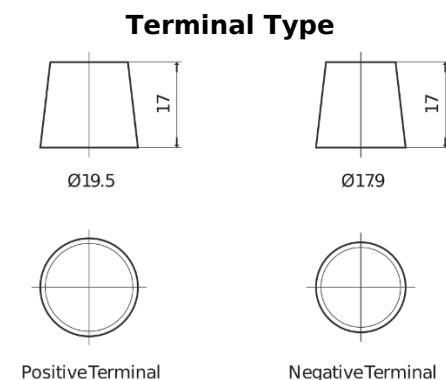

Product overview

Batteries for Cars

Standard TC700

Part number	TC700
Technology	Flooded
EAN/GTIN	3661024054829
Voltage	12 V
Capacity	70 Ah
CCA	640 A
Length	278 mm
Width	175 mm
Height	190 mm
Box size	L03
Polarity	ETN 0
Terminal Type	EN taper post
Hold Down	B13
Weights (subject of variation)	16.00 kg