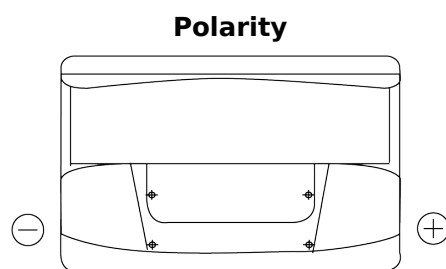

Product overview

Batteries for Cars

Standard TC700

Part number	TC700
Technology	Flooded
EAN/GTIN	3661024054829
Voltage	12 V
Capacity	70 Ah
CCA	640 A
Length	278 mm
Width	175 mm
Height	190 mm
Box size	L03
Polarity	ETN 0
Terminal Type	EN taper post
Hold Down	B13
Weights (subject of variation)	16.00 kg