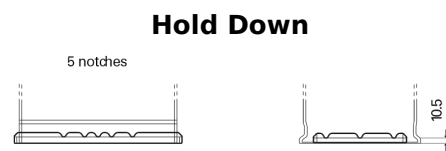

**Product overview**

Batteries for Marine and Leisure

**Equipment ET550**

Part number	ET550
Technology	Flooded
EAN/GTIN	3661024036344
Voltage	12 V
Capacity	80 Ah
Watt hour	550 Wh
Length	278 mm
Width	175 mm
Height	190 mm
Box size	L03
Polarity	ETN 0
Terminal Type	EN taper post
Hold Down	B13
Weights (subject of variation)	20.70 kg