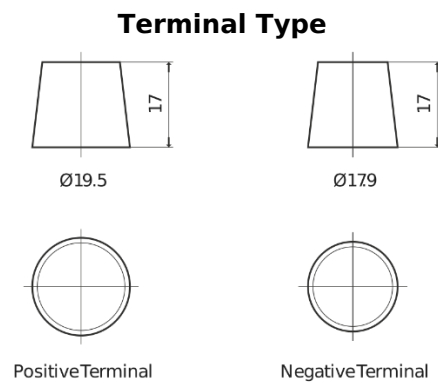

**Product overview**

Batteries for Marine and Leisure

**Equipment ET550**

Part number	ET550
Technology	Flooded
EAN/GTIN	3661024036344
Voltage	12 V
Capacity	80 Ah
Watt hour	550 Wh
Length	278 mm
Width	175 mm
Height	190 mm
Box size	L03
Polarity	ETN 0
Terminal Type	EN taper post
Hold Down	B13
Weights (subject of variation)	20.70 kg