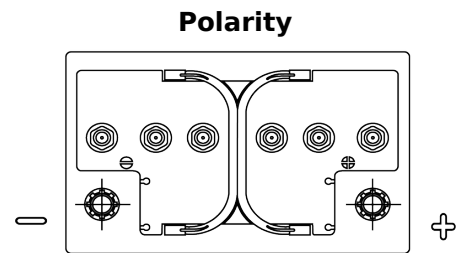

**Product overview**

Batteries for Marine and Leisure

**Equipment GEL ES650**

Part number	ES650
Technology	GEL
EAN/GTIN	3661024035842
Voltage	12 V
Capacity	56 Ah
Watt hour	650 Wh
Length	278 mm
Width	175 mm
Height	190 mm
Box size	L03
Polarity	ETN 0
Terminal Type	EN taper post
Hold Down	B13
Weights (subject of variation)	20.80 kg