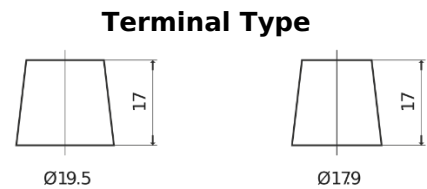

**Product overview**

Batteries for Marine and Leisure

**Equipment GEL ES650**

Part number	ES650
Technology	GEL
EAN/GTIN	3661024035842
Voltage	12 V
Capacity	56 Ah
Watt hour	650 Wh
Length	278 mm
Width	175 mm
Height	190 mm
Box size	L03
Polarity	ETN 0
Terminal Type	EN taper post
Hold Down	B13
Weights (subject of variation)	20.80 kg