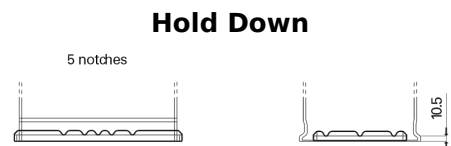

**Product overview**

Batteries for Marine and Leisure

**Equipment GEL ES650**

Part number	ES650
Technology	GEL
EAN/GTIN	3661024035842
Voltage	12 V
Capacity	56 Ah
Watt hour	650 Wh
Length	278 mm
Width	175 mm
Height	190 mm
Box size	L03
Polarity	ETN 0
Terminal Type	EN taper post
Hold Down	B13
Weights (subject of variation)	20.80 kg