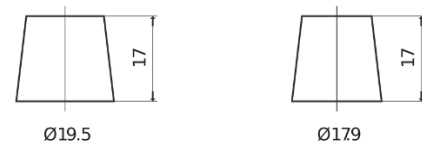

Product overview

Batteries for Cars

Formula FB621

Part number	FB621
Technology	Flooded
EAN/GTIN	3661024044547
Voltage	12 V
Capacity	62 Ah
CCA	540 A
Length	242 mm
Width	175 mm
Height	190 mm
Box size	L02
Polarity	ETN 1
Terminal Type	EN taper post
Hold Down	B13
Weights (subject of variation)	14.20 kg

Polarity

Terminal Type

Positive Terminal

Negative Terminal

Hold Down

Design, features and specifications are subject to change without notice. We disclaim any representation or warranty, express or implied, concerning the data or recommendations, and in no event shall be liable for any loss or damage claimed to have arisen as a result. Some products may not be available in your local market.