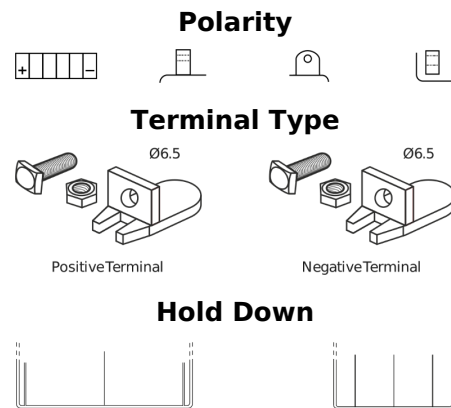

**Product overview**

Batteries for Motorcycles, ATVs, Snowmobiles, Garden

**GEL GEL12-30**

|                                |                  |
|--------------------------------|------------------|
| Part number                    | GEL12-30         |
| Technology                     | GEL              |
| EAN/GTIN                       | 3661024034081    |
| Voltage                        | 12 V             |
| Capacity                       | 30.0 Ah          |
| CCA                            | 180 A            |
| Length                         | 197 mm           |
| Width                          | 132 mm           |
| Height                         | 186 mm           |
| Box size                       | U01              |
| Polarity                       | ETN 1            |
| Terminal Type                  | EN full Ford lug |
| Hold Down                      | B0               |
| Weights (subject of variation) | 11.10 kg         |