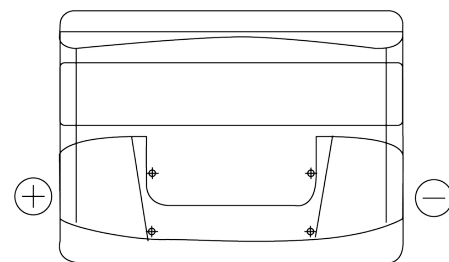

Product overview

Batteries for Cars

Formula FB621

Part number	FB621
Technology	Flooded
EAN/GTIN	3661024044547
Voltage	12 V
Capacity	62 Ah
CCA	540 A
Length	242 mm
Width	175 mm
Height	190 mm
Box size	L02
Polarity	ETN 1
Terminal Type	EN taper post
Hold Down	B13
Weights (subject of variation)	14.20 kg

Polarity

Terminal Type

Positive Terminal

Negative Terminal

Hold Down

Design, features and specifications are subject to change without notice. We disclaim any representation or warranty, express or implied, concerning the data or recommendations, and in no event shall be liable for any loss or damage claimed to have arisen as a result. Some products may not be available in your local market.