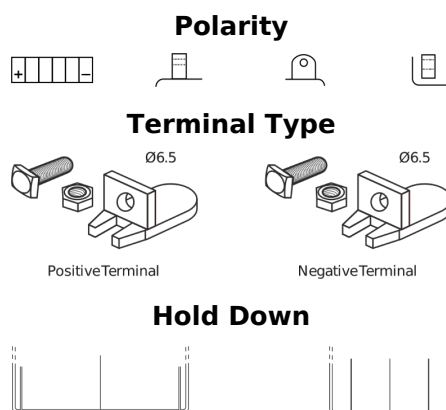

Product overview

Batteries for Motorcycles, ATVs, Snowmobiles, Garden

GEL GEL12-30

Part number	GEL12-30
Technology	GEL
EAN/GTIN	3661024034081
Voltage	12 V
Capacity	30.0 Ah
CCA	180 A
Length	197 mm
Width	132 mm
Height	186 mm
Box size	U01
Polarity	ETN 1
Terminal Type	EN full Ford lug
Hold Down	B0
Weights (subject of variation)	11.10 kg