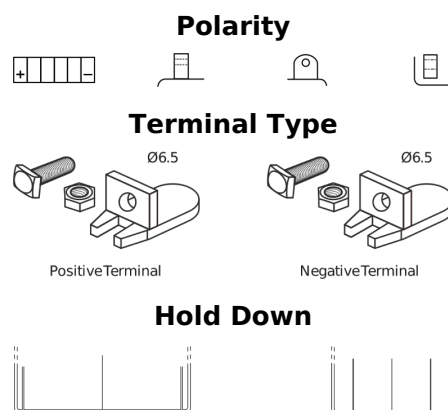

Product overview

Batteries for Motorcycles, ATVs, Snowmobiles, Garden

GEL GEL12-30

Part number	GEL12-30
Technology	GEL
EAN/GTIN	3661024034081
Voltage	12 V
Capacity	30.0 Ah
CCA	180 A
Length	197 mm
Width	132 mm
Height	186 mm
Box size	U01
Polarity	ETN 1
Terminal Type	EN full Ford lug
Hold Down	B0
Weights (subject of variation)	11.10 kg